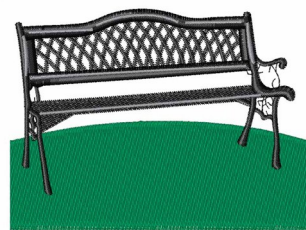

Name: Park Bench Machine Embroidery Design

SKU: WD02-JLA000789A

Brand: Windmill Designs

Unique Colors: 13 (3 color Stops)

Unique Colors

	Color Name (Color Code)	Manufacturer - Type
	Super White (1001) [No Color Selected]	madeira - rayon
	Dusty Lilac (1263) [No Color Selected]	madeira - rayon
	Crocus (286)	Exquisite - Polyester 1000m

Complete Color Sequence

#		Color Name (Color Code)	Manufacturer - Type
1		Super White (1001) [No Color Selected]	madeira - rayon
2		Super White (1001) [No Color Selected]	madeira - rayon
3		Crocus (286)	Exquisite - Polyester 1000m