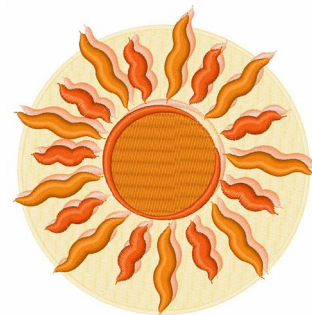

Name: Orange Sun

SKU: WD02-JLA000785A

Brand: Windmill Designs

Unique Colors: 13 (6 color Stops)

Unique Colors

	Color Name (Color Code)	Manufacturer - Type
	Super White (1001) [No Color Selected]	madeira - rayon
	Dusty Lilac (1263) [No Color Selected]	madeira - rayon
	Crocus (286)	Exquisite - Polyester 1000m

Complete Color Sequence

#		Color Name (Color Code)	Manufacturer - Type
1		Super White (1001) [No Color Selected]	madeira - rayon
2		Super White (1001) [No Color Selected]	madeira - rayon
3		Crocus (286)	Exquisite - Polyester 1000m