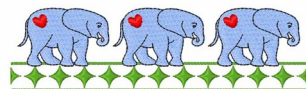

Name: Triplets

SKU: WD02-JLA00077A

Brand: Windmill Designs

Unique Colors: 13 (4 color Stops)

Unique Colors

	Color Name (Color Code)	Manufacturer - Type
	Super White (1001) [No Color Selected]	madeira - rayon
	Dusty Lilac (1263) [No Color Selected]	madeira - rayon
	Crocus (286)	Exquisite - Polyester 1000m