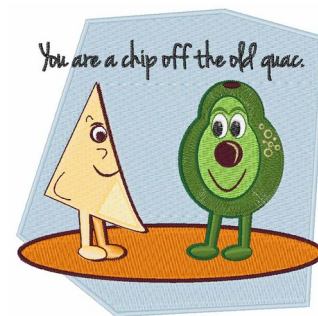

**Name:** Chip Off The Old Quac Machine  
Embroidery Design

**SKU:** WD02-JLA000770B

**Brand:** Windmill Designs

**Unique Colors:** 13 (17 color Stops)