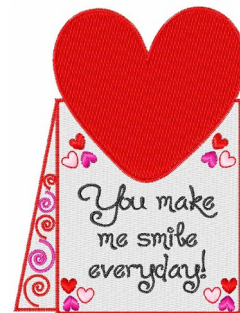

Name: Make Me Smile Machine Embroidery Design

SKU: WD02-JLA00075C

Brand: Windmill Designs

Unique Colors: 13 (5 color Stops)

Unique Colors

	Color Name (Color Code)	Manufacturer - Type
	Super White (1001) [No Color Selected]	madeira - rayon
	Dusty Lilac (1263) [No Color Selected]	madeira - rayon
	Crocus (286)	Exquisite - Polyester 1000m