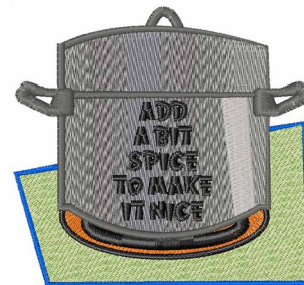

Name: Spice To Make It Nice Machine
Embroidery Design

SKU: WD02-JLA000756D

Brand: Windmill Designs

Unique Colors: 13 (10 color Stops)

Unique Colors

	Color Name (Color Code)	Manufacturer - Type
	Super White (1001) [No Color Selected]	madeira - rayon
	Dusty Lilac (1263) [No Color Selected]	madeira - rayon
	Crocus (286)	Exquisite - Polyester 1000m

Complete Color Sequence

#		Color Name (Color Code)	Manufacturer - Type
1		Super White (1001) [No Color Selected]	madeira - rayon
2		Super White (1001) [No Color Selected]	madeira - rayon
3		Crocus (286)	Exquisite - Polyester 1000m