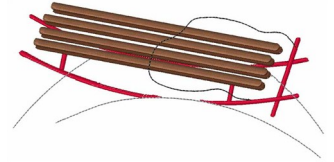

Name: Snow Sled

SKU: WD02-JLA000751A

Brand: Windmill Designs

Unique Colors: 13 (5 color Stops)

Unique Colors

	Color Name (Color Code)	Manufacturer - Type
	Super White (1001) [No Color Selected]	madeira - rayon
	Dusty Lilac (1263) [No Color Selected]	madeira - rayon
	Crocus (286)	Exquisite - Polyester 1000m

Complete Color Sequence

#		Color Name (Color Code)	Manufacturer - Type
1		Super White (1001) [No Color Selected]	madeira - rayon
2		Super White (1001) [No Color Selected]	madeira - rayon
3		Crocus (286)	Exquisite - Polyester 1000m