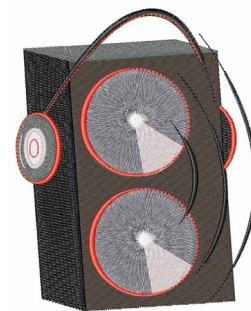

**Name:** Speaker Base

**SKU:** WD02-JLA000750A

**Brand:** Windmill Designs

**Unique Colors:** 13 (11 color Stops)

## Unique Colors

	<b>Color Name (Color Code)</b>	<b>Manufacturer - Type</b>
	Super White (1001) [No Color Selected]	madeira - rayon
	Dusty Lilac (1263) [No Color Selected]	madeira - rayon
	Crocus (286)	Exquisite - Polyester 1000m

# Complete Color Sequence

#		Color Name (Color Code)	Manufacturer - Type
1		Super White (1001) [No Color Selected]	madeira - rayon
2		Super White (1001) [No Color Selected]	madeira - rayon
3		Crocus (286)	Exquisite - Polyester 1000m