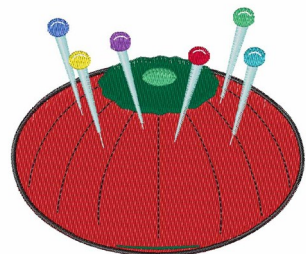

Name: Tomato Pin Cushion

SKU: WD02-JLA000749A

Brand: Windmill Designs

Unique Colors: 13 (12 color Stops)

Unique Colors

	Color Name (Color Code)	Manufacturer - Type
	Super White (1001) [No Color Selected]	madeira - rayon
	Dusty Lilac (1263) [No Color Selected]	madeira - rayon
	Crocus (286)	Exquisite - Polyester 1000m

Complete Color Sequence

#		Color Name (Color Code)	Manufacturer - Type
1		Super White (1001) [No Color Selected]	madeira - rayon
2		Super White (1001) [No Color Selected]	madeira - rayon
3		Crocus (286)	Exquisite - Polyester 1000m