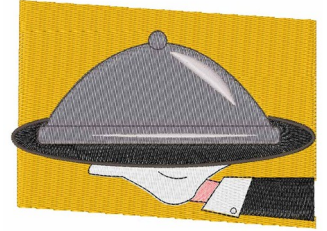

Name: Caterer Platter

SKU: WD02-JLA000746A

Brand: Windmill Designs

Unique Colors: 13 (7 color Stops)

Unique Colors

	Color Name (Color Code)	Manufacturer - Type
	Super White (1001) [No Color Selected]	madeira - rayon
	Dusty Lilac (1263) [No Color Selected]	madeira - rayon
	Crocus (286)	Exquisite - Polyester 1000m

Complete Color Sequence

#		Color Name (Color Code)	Manufacturer - Type
1		Super White (1001) [No Color Selected]	madeira - rayon
2		Super White (1001) [No Color Selected]	madeira - rayon
3		Crocus (286)	Exquisite - Polyester 1000m