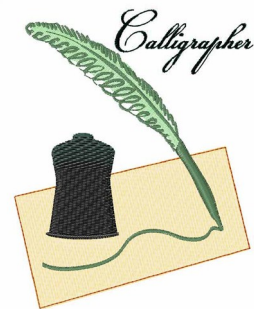

Name: Calligrapher Machine Embroidery Design

SKU: WD02-JLA000743B

Brand: Windmill Designs

Unique Colors: 13 (6 color Stops)

Unique Colors

	Color Name (Color Code)	Manufacturer - Type
	Super White (1001) [No Color Selected]	madeira - rayon
	Dusty Lilac (1263) [No Color Selected]	madeira - rayon
	Crocus (286)	Exquisite - Polyester 1000m

Complete Color Sequence

#		Color Name (Color Code)	Manufacturer - Type
1		Super White (1001) [No Color Selected]	madeira - rayon
2		Super White (1001) [No Color Selected]	madeira - rayon
3		Crocus (286)	Exquisite - Polyester 1000m