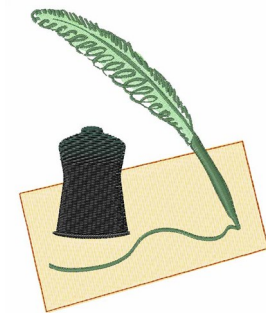

Name: Calligrapher Instruments

SKU: WD02-JLA000743A

Brand: Windmill Designs

Unique Colors: 13 (6 color Stops)

Unique Colors

	Color Name (Color Code)	Manufacturer - Type
	Super White (1001) [No Color Selected]	madeira - rayon
	Dusty Lilac (1263) [No Color Selected]	madeira - rayon
	Crocus (286)	Exquisite - Polyester 1000m

Complete Color Sequence

#		Color Name (Color Code)	Manufacturer - Type
1		Super White (1001) [No Color Selected]	madeira - rayon
2		Super White (1001) [No Color Selected]	madeira - rayon
3		Crocus (286)	Exquisite - Polyester 1000m