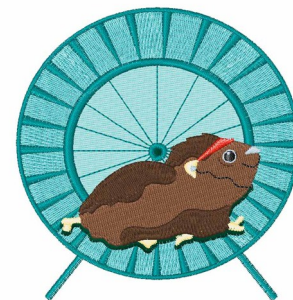

Name: Hamster Treadmill

SKU: WD02-JLA000742A

Brand: Windmill Designs

Unique Colors: 13 (11 color Stops)

Unique Colors

| | Color Name (Color Code) | Manufacturer - Type |
|--|--|-----------------------------|
|  | Super White (1001) [No Color Selected] | madeira - rayon |
|  | Dusty Lilac (1263) [No Color Selected] | madeira - rayon |
|  | Crocus (286) | Exquisite - Polyester 1000m |