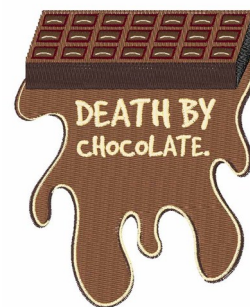

Name: Death By Chocolate Machine Embroidery Design

SKU: WD02-JLA000739D

Brand: Windmill Designs

Unique Colors: 13 (10 color Stops)

Unique Colors

	Color Name (Color Code)	Manufacturer - Type
	Super White (1001) [No Color Selected]	madeira - rayon
	Dusty Lilac (1263) [No Color Selected]	madeira - rayon
	Crocus (286)	Exquisite - Polyester 1000m

Complete Color Sequence

#		Color Name (Color Code)	Manufacturer - Type
1		Super White (1001) [No Color Selected]	madeira - rayon
2		Super White (1001) [No Color Selected]	madeira - rayon
3		Crocus (286)	Exquisite - Polyester 1000m