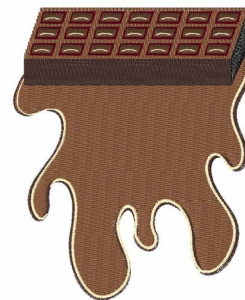

**Name:** Chocolate Bar Base Machine Embroidery Design

**SKU:** WD02-JLA000739A

**Brand:** Windmill Designs

**Unique Colors:** 13 (9 color Stops)

## Unique Colors

	<b>Color Name (Color Code)</b>	<b>Manufacturer - Type</b>
	Super White (1001) [No Color Selected]	madeira - rayon
	Dusty Lilac (1263) [No Color Selected]	madeira - rayon
	Crocus (286)	Exquisite - Polyester 1000m

# Complete Color Sequence

#		Color Name (Color Code)	Manufacturer - Type
1		Super White (1001) [No Color Selected]	madeira - rayon
2		Super White (1001) [No Color Selected]	madeira - rayon
3		Crocus (286)	Exquisite - Polyester 1000m