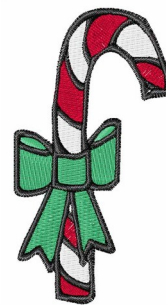

Name: Candy Cane Machine Embroidery Design

SKU: WD02-JLA000729A

Brand: Windmill Designs

Unique Colors: 13 (4 color Stops)

Unique Colors

	Color Name (Color Code)	Manufacturer - Type
	Super White (1001) [No Color Selected]	madeira - rayon
	Dusty Lilac (1263) [No Color Selected]	madeira - rayon
	Crocus (286)	Exquisite - Polyester 1000m

Complete Color Sequence

#		Color Name (Color Code)	Manufacturer - Type
1		Super White (1001) [No Color Selected]	madeira - rayon
2		Super White (1001) [No Color Selected]	madeira - rayon
3		Crocus (286)	Exquisite - Polyester 1000m