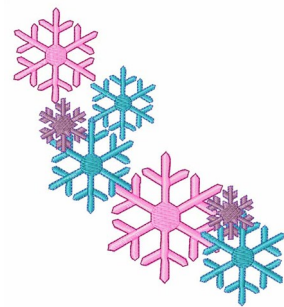

Name: Snowflakes Machine Embroidery Design

SKU: WD02-JLA000728A

Brand: Windmill Designs

Unique Colors: 13 (6 color Stops)

Unique Colors

	Color Name (Color Code)	Manufacturer - Type
	Super White (1001) [No Color Selected]	madeira - rayon
	Dusty Lilac (1263) [No Color Selected]	madeira - rayon
	Crocus (286)	Exquisite - Polyester 1000m

Complete Color Sequence

#		Color Name (Color Code)	Manufacturer - Type
1		Super White (1001) [No Color Selected]	madeira - rayon
2		Super White (1001) [No Color Selected]	madeira - rayon
3		Crocus (286)	Exquisite - Polyester 1000m