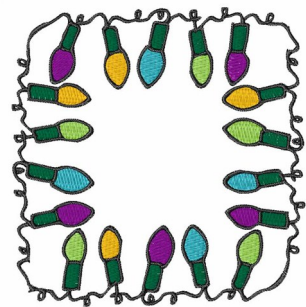

**Name:** Holiday Lights Machine Embroidery Design

**SKU:** WD02-JLA000727A

**Brand:** Windmill Designs

**Unique Colors:** 13 (12 color Stops)

## Unique Colors

	Color Name (Color Code)	Manufacturer - Type
	Super White (1001) [No Color Selected]	madeira - rayon
	Dusty Lilac (1263) [No Color Selected]	madeira - rayon
	Crocus (286)	Exquisite - Polyester 1000m

# Complete Color Sequence

#		Color Name (Color Code)	Manufacturer - Type
1		Super White (1001) [No Color Selected]	madeira - rayon
2		Super White (1001) [No Color Selected]	madeira - rayon
3		Crocus (286)	Exquisite - Polyester 1000m