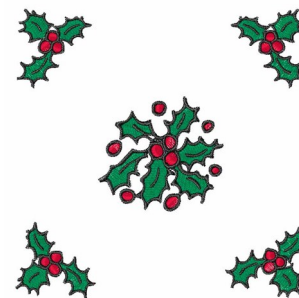

Name: Holly Design Machine Embroidery Design

SKU: WD02-JLA000726A

Brand: Windmill Designs

Unique Colors: 13 (9 color Stops)

Unique Colors

	Color Name (Color Code)	Manufacturer - Type
	Super White (1001) [No Color Selected]	madeira - rayon
	Dusty Lilac (1263) [No Color Selected]	madeira - rayon
	Crocus (286)	Exquisite - Polyester 1000m

Complete Color Sequence

#		Color Name (Color Code)	Manufacturer - Type
1		Super White (1001) [No Color Selected]	madeira - rayon
2		Super White (1001) [No Color Selected]	madeira - rayon
3		Crocus (286)	Exquisite - Polyester 1000m