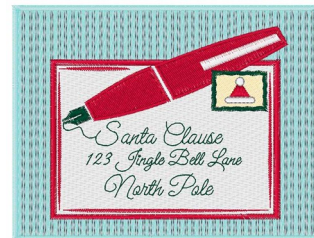

Name: Letter To Santa Machine Embroidery Design

SKU: WD02-JLA000709C

Brand: Windmill Designs

Unique Colors: 13 (11 color Stops)

Unique Colors

	Color Name (Color Code)	Manufacturer - Type
	Super White (1001) [No Color Selected]	madeira - rayon
	Dusty Lilac (1263) [No Color Selected]	madeira - rayon
	Crocus (286)	Exquisite - Polyester 1000m

Complete Color Sequence

#		Color Name (Color Code)	Manufacturer - Type
1		Super White (1001) [No Color Selected]	madeira - rayon
2		Super White (1001) [No Color Selected]	madeira - rayon
3		Crocus (286)	Exquisite - Polyester 1000m