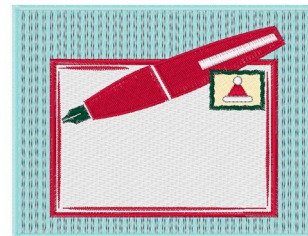

Name: Christmas Note Machine Embroidery Design

SKU: WD02-JLA000709A

Brand: Windmill Designs

Unique Colors: 13 (10 color Stops)

Unique Colors

	Color Name (Color Code)	Manufacturer - Type
	Super White (1001) [No Color Selected]	madeira - rayon
	Dusty Lilac (1263) [No Color Selected]	madeira - rayon
	Crocus (286)	Exquisite - Polyester 1000m

Complete Color Sequence

#		Color Name (Color Code)	Manufacturer - Type
1		Super White (1001) [No Color Selected]	madeira - rayon
2		Super White (1001) [No Color Selected]	madeira - rayon
3		Crocus (286)	Exquisite - Polyester 1000m