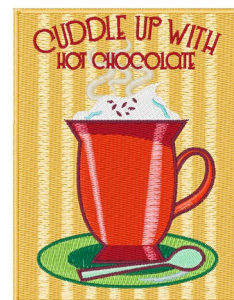

Name: Hot Chocolate Mug Machine Embroidery Design

SKU: WD02-JLA000708B

Brand: Windmill Designs

Unique Colors: 13 (16 color Stops)

Unique Colors

	Color Name (Color Code)	Manufacturer - Type
	Super White (1001) [No Color Selected]	madeira - rayon
	Dusty Lilac (1263) [No Color Selected]	madeira - rayon
	Crocus (286)	Exquisite - Polyester 1000m