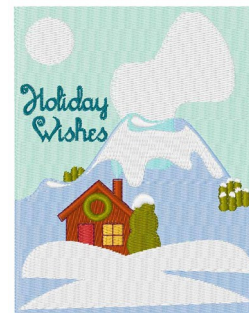

Name: Holiday Scene Machine Embroidery Design

SKU: WD02-JLA000706D

Brand: Windmill Designs

Unique Colors: 13 (12 color Stops)

Unique Colors

	Color Name (Color Code)	Manufacturer - Type
	Super White (1001) [No Color Selected]	madeira - rayon
	Dusty Lilac (1263) [No Color Selected]	madeira - rayon
	Crocus (286)	Exquisite - Polyester 1000m

Complete Color Sequence

#		Color Name (Color Code)	Manufacturer - Type
1		Super White (1001) [No Color Selected]	madeira - rayon
2		Super White (1001) [No Color Selected]	madeira - rayon
3		Crocus (286)	Exquisite - Polyester 1000m