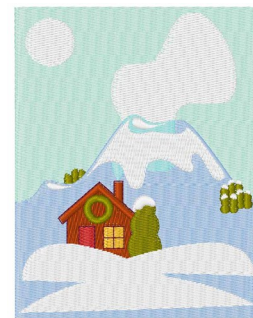

**Name:** Winter House

**SKU:** WD02-JLA000706A

**Brand:** Windmill Designs

**Unique Colors:** 13 (11 color Stops)

## Unique Colors

	<b>Color Name (Color Code)</b>	<b>Manufacturer - Type</b>
	Super White (1001) [No Color Selected]	madeira - rayon
	Dusty Lilac (1263) [No Color Selected]	madeira - rayon
	Crocus (286)	Exquisite - Polyester 1000m