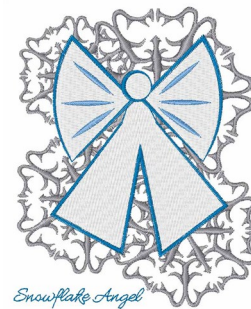

Name: Snowflake Angel Machine Embroidery Design

SKU: WD02-JLA000702D

Brand: Windmill Designs

Unique Colors: 13 (5 color Stops)

Unique Colors

	Color Name (Color Code)	Manufacturer - Type
	Super White (1001) [No Color Selected]	madeira - rayon
	Dusty Lilac (1263) [No Color Selected]	madeira - rayon
	Crocus (286)	Exquisite - Polyester 1000m