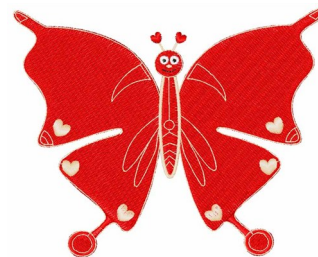

Name: Valentine Butterfly Machine Embroidery Design

SKU: WD02-JLA00069A

Brand: Windmill Designs

Unique Colors: 13 (5 color Stops)

Unique Colors

	Color Name (Color Code)	Manufacturer - Type
	Super White (1001) [No Color Selected]	madeira - rayon
	Dusty Lilac (1263) [No Color Selected]	madeira - rayon
	Crocus (286)	Exquisite - Polyester 1000m

Complete Color Sequence

#		Color Name (Color Code)	Manufacturer - Type
1		Super White (1001) [No Color Selected]	madeira - rayon
2		Super White (1001) [No Color Selected]	madeira - rayon
3		Crocus (286)	Exquisite - Polyester 1000m