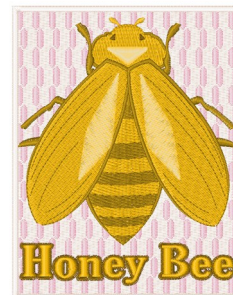

Name: Honey Bee Machine Embroidery Design

SKU: WD02-JLA000699C

Brand: Windmill Designs

Unique Colors: 13 (9 color Stops)

Unique Colors

	Color Name (Color Code)	Manufacturer - Type
	Super White (1001) [No Color Selected]	madeira - rayon
	Dusty Lilac (1263) [No Color Selected]	madeira - rayon
	Crocus (286)	Exquisite - Polyester 1000m

Complete Color Sequence

#		Color Name (Color Code)	Manufacturer - Type
1		Super White (1001) [No Color Selected]	madeira - rayon
2		Super White (1001) [No Color Selected]	madeira - rayon
3		Crocus (286)	Exquisite - Polyester 1000m