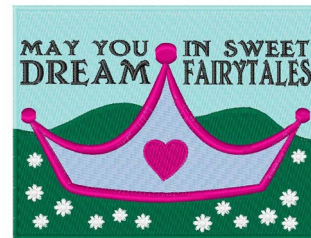

Name: Fairytale Dreams

SKU: WD02-JLA000698C

Brand: Windmill Designs

Unique Colors: 13 (7 color Stops)

Unique Colors

	Color Name (Color Code)	Manufacturer - Type
	Super White (1001) [No Color Selected]	madeira - rayon
	Dusty Lilac (1263) [No Color Selected]	madeira - rayon
	Crocus (286)	Exquisite - Polyester 1000m