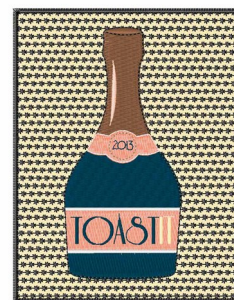

Name: Toast It

SKU: WD02-JLA000692D

Brand: Windmill Designs

Unique Colors: 13 (12 color Stops)

Unique Colors

	Color Name (Color Code)	Manufacturer - Type
	Super White (1001) [No Color Selected]	madeira - rayon
	Dusty Lilac (1263) [No Color Selected]	madeira - rayon
	Crocus (286)	Exquisite - Polyester 1000m

Complete Color Sequence

#		Color Name (Color Code)	Manufacturer - Type
1		Super White (1001) [No Color Selected]	madeira - rayon
2		Super White (1001) [No Color Selected]	madeira - rayon
3		Crocus (286)	Exquisite - Polyester 1000m