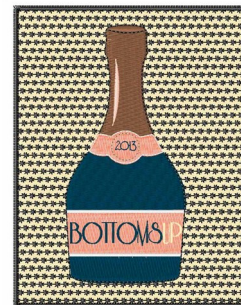

Name: Bottoms Up Machine Embroidery Design

SKU: WD02-JLA000692C

Brand: Windmill Designs

Unique Colors: 13 (12 color Stops)

Unique Colors

	Color Name (Color Code)	Manufacturer - Type
	Super White (1001) [No Color Selected]	madeira - rayon
	Dusty Lilac (1263) [No Color Selected]	madeira - rayon
	Crocus (286)	Exquisite - Polyester 1000m

Complete Color Sequence

#		Color Name (Color Code)	Manufacturer - Type
1		Super White (1001) [No Color Selected]	madeira - rayon
2		Super White (1001) [No Color Selected]	madeira - rayon
3		Crocus (286)	Exquisite - Polyester 1000m