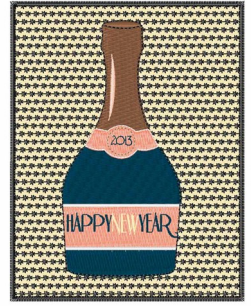

Name: New Year Drink

SKU: WD02-JLA000692B

Brand: Windmill Designs

Unique Colors: 13 (12 color Stops)

Unique Colors

	Color Name (Color Code)	Manufacturer - Type
	Super White (1001) [No Color Selected]	madeira - rayon
	Dusty Lilac (1263) [No Color Selected]	madeira - rayon
	Crocus (286)	Exquisite - Polyester 1000m

Complete Color Sequence

#		Color Name (Color Code)	Manufacturer - Type
1		Super White (1001) [No Color Selected]	madeira - rayon
2		Super White (1001) [No Color Selected]	madeira - rayon
3		Crocus (286)	Exquisite - Polyester 1000m