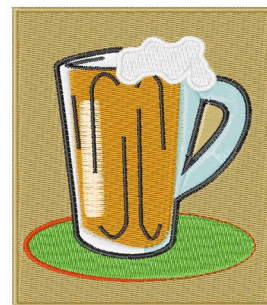

**Name:** Beer Mug Machine Embroidery Design

**SKU:** WD02-JLA000689A

**Brand:** Windmill Designs

**Unique Colors:** 13 (9 color Stops)