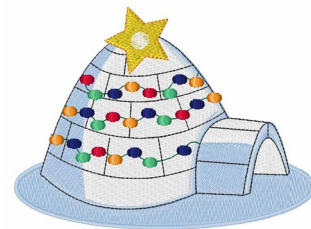

**Name:** Christmas Igloo Machine Embroidery Design

**SKU:** WD02-JLA000687A

**Brand:** Windmill Designs

**Unique Colors:** 13 (11 color Stops)

## Unique Colors

	<b>Color Name (Color Code)</b>	<b>Manufacturer - Type</b>
	Super White (1001) [No Color Selected]	madeira - rayon
	Dusty Lilac (1263) [No Color Selected]	madeira - rayon
	Crocus (286)	Exquisite - Polyester 1000m

# Complete Color Sequence

#		Color Name (Color Code)	Manufacturer - Type
1		Super White (1001) [No Color Selected]	madeira - rayon
2		Super White (1001) [No Color Selected]	madeira - rayon
3		Crocus (286)	Exquisite - Polyester 1000m