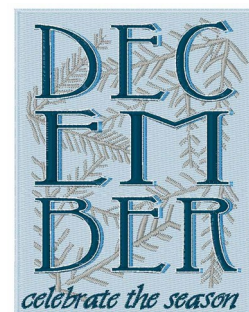

**Name:** Celebrate The Season Machine  
Embroidery Design

**SKU:** WD02-JLA000685D

**Brand:** Windmill Designs

**Unique Colors:** 13 (6 color Stops)