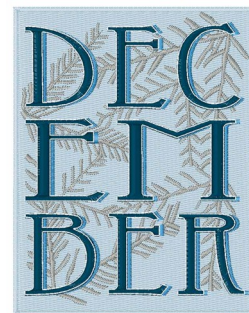

**Name:** December Machine Embroidery Design

**SKU:** WD02-JLA000685A

**Brand:** Windmill Designs

**Unique Colors:** 13 (5 color Stops)