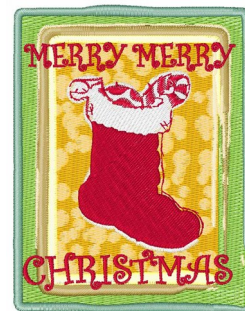

Name: Merry Christmas Machine Embroidery Design

SKU: WD02-JLA000674C

Brand: Windmill Designs

Unique Colors: 13 (9 color Stops)

Unique Colors

	Color Name (Color Code)	Manufacturer - Type
	Super White (1001) [No Color Selected]	madeira - rayon
	Dusty Lilac (1263) [No Color Selected]	madeira - rayon
	Crocus (286)	Exquisite - Polyester 1000m