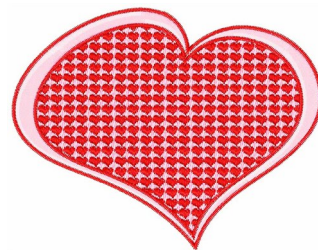

Name: Big Heart Machine Embroidery Design

SKU: WD02-JLA00066A

Brand: Windmill Designs

Unique Colors: 13 (4 color Stops)

Unique Colors

	Color Name (Color Code)	Manufacturer - Type
	Super White (1001) [No Color Selected]	madeira - rayon
	Dusty Lilac (1263) [No Color Selected]	madeira - rayon
	Crocus (286)	Exquisite - Polyester 1000m