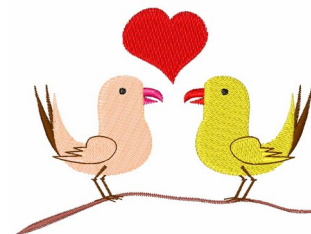

Name: Love Birds

SKU: WD02-JLA00065A

Brand: Windmill Designs

Unique Colors: 13 (9 color Stops)

Unique Colors

	Color Name (Color Code)	Manufacturer - Type
	Super White (1001) [No Color Selected]	madeira - rayon
	Dusty Lilac (1263) [No Color Selected]	madeira - rayon
	Crocus (286)	Exquisite - Polyester 1000m