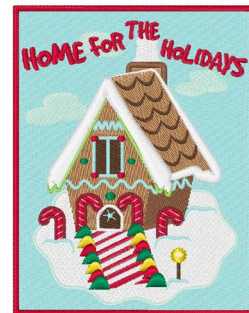

Name: Holiday Home Machine Embroidery Design

SKU: WD02-JLA000658D

Brand: Windmill Designs

Unique Colors: 13 (17 color Stops)

Unique Colors

	Color Name (Color Code)	Manufacturer - Type
	Super White (1001) [No Color Selected]	madeira - rayon
	Dusty Lilac (1263) [No Color Selected]	madeira - rayon
	Crocus (286)	Exquisite - Polyester 1000m