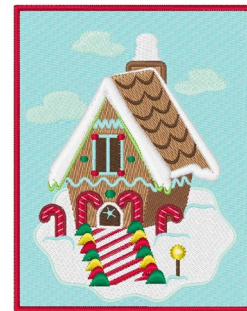

Name: Gingerbread House Machine Embroidery Design

SKU: WD02-JLA000658A

Brand: Windmill Designs

Unique Colors: 13 (17 color Stops)

Unique Colors

	Color Name (Color Code)	Manufacturer - Type
	Super White (1001) [No Color Selected]	madeira - rayon
	Dusty Lilac (1263) [No Color Selected]	madeira - rayon
	Crocus (286)	Exquisite - Polyester 1000m