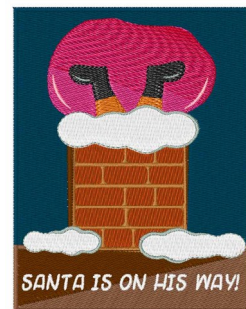

Name: On His Way

SKU: WD02-JLA000656B

Brand: Windmill Designs

Unique Colors: 13 (15 color Stops)

Unique Colors

| | Color Name (Color Code) | Manufacturer - Type |
|--|--|-----------------------------|
| | Super White (1001) [No Color Selected] | madeira - rayon |
| | Dusty Lilac (1263) [No Color Selected] | madeira - rayon |
| | Crocus (286) | Exquisite - Polyester 1000m |

Complete Color Sequence

| # | | Color Name (Color Code) | Manufacturer - Type |
|---|---|--|--------------------------------|
| 1 |  | Super White (1001) [No Color Selected] | madeira - rayon |
| 2 |  | Super White (1001) [No Color Selected] | madeira - rayon |
| 3 |  | Crocus (286) | Exquisite - Polyester 1000m |