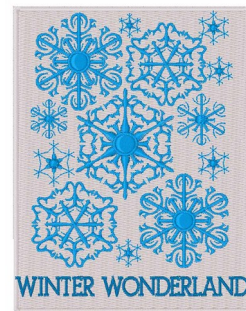

**Name:** Winter Wonderland Machine Embroidery Design

**SKU:** WD02-JLA000651B

**Brand:** Windmill Designs

**Unique Colors:** 13 (3 color Stops)

## Unique Colors

	<b>Color Name (Color Code)</b>	<b>Manufacturer - Type</b>
	Super White (1001) [No Color Selected]	madeira - rayon
	Dusty Lilac (1263) [No Color Selected]	madeira - rayon
	Crocus (286)	Exquisite - Polyester 1000m

# Complete Color Sequence

#		Color Name (Color Code)	Manufacturer - Type
1		Super White (1001) [No Color Selected]	madeira - rayon
2		Super White (1001) [No Color Selected]	madeira - rayon
3		Crocus (286)	Exquisite - Polyester 1000m