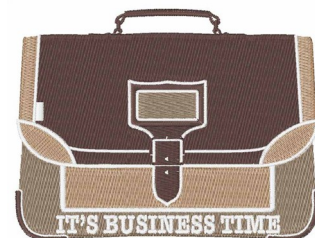

**Name:** Business Time Machine Embroidery Design

**SKU:** wd01-JLA000637D

**Brand:** Windmill Designs

**Unique Colors:** 13 (4 color Stops)