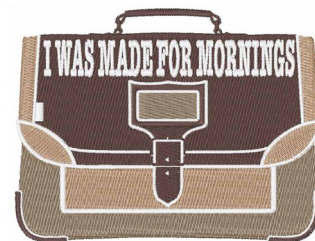

Name: Made for Mornings Machine Embroidery Design

SKU: wd01-JLA000637C

Brand: Windmill Designs

Unique Colors: 13 (4 color Stops)

Unique Colors

	Color Name (Color Code)	Manufacturer - Type
	Super White (1001) [No Color Selected]	madeira - rayon
	Dusty Lilac (1263) [No Color Selected]	madeira - rayon
	Crocus (286)	Exquisite - Polyester 1000m