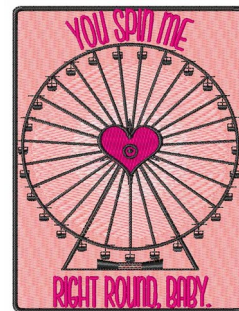

Name: Spin Me Right Round Machine
Embroidery Design

SKU: wd01-JLA000634D

Brand: Windmill Designs

Unique Colors: 13 (6 color Stops)

Unique Colors

	Color Name (Color Code)	Manufacturer - Type
	Super White (1001) [No Color Selected]	madeira - rayon
	Dusty Lilac (1263) [No Color Selected]	madeira - rayon
	Crocus (286)	Exquisite - Polyester 1000m

Complete Color Sequence

#		Color Name (Color Code)	Manufacturer - Type
1		Super White (1001) [No Color Selected]	madeira - rayon
2		Super White (1001) [No Color Selected]	madeira - rayon
3		Crocus (286)	Exquisite - Polyester 1000m