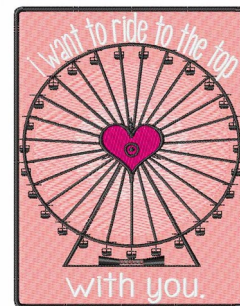

Name: Ride to the Top Machine Embroidery Design

SKU: wd01-JLA000634C

Brand: Windmill Designs

Unique Colors: 13 (6 color Stops)

Unique Colors

	Color Name (Color Code)	Manufacturer - Type
	Super White (1001) [No Color Selected]	madeira - rayon
	Dusty Lilac (1263) [No Color Selected]	madeira - rayon
	Crocus (286)	Exquisite - Polyester 1000m

Complete Color Sequence

#		Color Name (Color Code)	Manufacturer - Type
1		Super White (1001) [No Color Selected]	madeira - rayon
2		Super White (1001) [No Color Selected]	madeira - rayon
3		Crocus (286)	Exquisite - Polyester 1000m