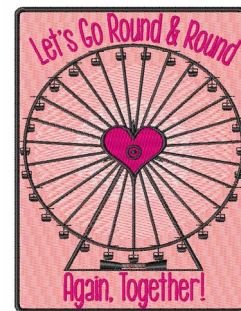

Name: Go Round & Round Machine Embroidery Design

SKU: wd01-JLA000634B

Brand: Windmill Designs

Unique Colors: 13 (6 color Stops)

Unique Colors

	Color Name (Color Code)	Manufacturer - Type
	Super White (1001) [No Color Selected]	madeira - rayon
	Dusty Lilac (1263) [No Color Selected]	madeira - rayon
	Crocus (286)	Exquisite - Polyester 1000m

Complete Color Sequence

#		Color Name (Color Code)	Manufacturer - Type
1		Super White (1001) [No Color Selected]	madeira - rayon
2		Super White (1001) [No Color Selected]	madeira - rayon
3		Crocus (286)	Exquisite - Polyester 1000m