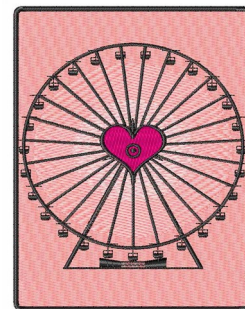

**Name:** Love Ferris Wheel Machine Embroidery Design

**SKU:** wd01-JLA000634A

**Brand:** Windmill Designs

**Unique Colors:** 13 (5 color Stops)

## Unique Colors

	<b>Color Name (Color Code)</b>	<b>Manufacturer - Type</b>
	Super White (1001) [No Color Selected]	madeira - rayon
	Dusty Lilac (1263) [No Color Selected]	madeira - rayon
	Crocus (286)	Exquisite - Polyester 1000m

# Complete Color Sequence

#		Color Name (Color Code)	Manufacturer - Type
1		Super White (1001) [No Color Selected]	madeira - rayon
2		Super White (1001) [No Color Selected]	madeira - rayon
3		Crocus (286)	Exquisite - Polyester 1000m