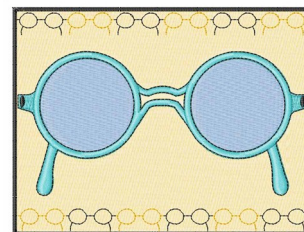

**Name:** Framed Glasses

**SKU:** wd01-JLA000630A

**Brand:** Windmill Designs

**Unique Colors:** 13 (5 color Stops)

## Unique Colors

	<b>Color Name (Color Code)</b>	<b>Manufacturer - Type</b>
	Super White (1001) [No Color Selected]	madeira - rayon
	Dusty Lilac (1263) [No Color Selected]	madeira - rayon
	Crocus (286)	Exquisite - Polyester 1000m

# Complete Color Sequence

#		Color Name (Color Code)	Manufacturer - Type
1		Super White (1001) [No Color Selected]	madeira - rayon
2		Super White (1001) [No Color Selected]	madeira - rayon
3		Crocus (286)	Exquisite - Polyester 1000m