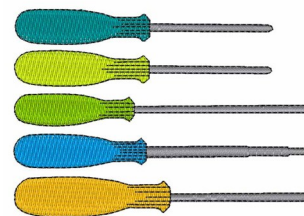

Name: Screwdriver Set

SKU: wd01-JLA000627A

Brand: Windmill Designs

Unique Colors: 13 (9 color Stops)

Unique Colors

	Color Name (Color Code)	Manufacturer - Type
	Super White (1001) [No Color Selected]	madeira - rayon
	Dusty Lilac (1263) [No Color Selected]	madeira - rayon
	Crocus (286)	Exquisite - Polyester 1000m

Complete Color Sequence

#		Color Name (Color Code)	Manufacturer - Type
1		Super White (1001) [No Color Selected]	madeira - rayon
2		Super White (1001) [No Color Selected]	madeira - rayon
3		Crocus (286)	Exquisite - Polyester 1000m